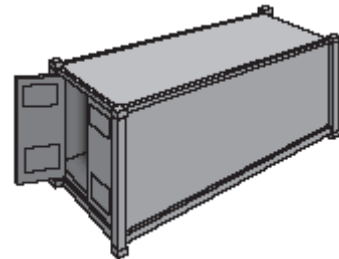

### Dry containers

		Length	Width	Height
Interior dimension	20'	5,90 m	2,35 m	2,39 m
	40'	12,03 m	2,35 m	2,39 m
Door openings	20'		2,34 m	2,28 m
	40'		2,34 m	2,28 m
		Volume	Weight	Tare
Max payload	20'	33 m <sup>3</sup>	28 200 kg	
	40'	67 m <sup>3</sup>	28 800 kg	
Max gross weight	20'		30 480 kg	2 280 kg
	40'		32 500 kg	3 700 kg

### High cube dry containers

		Length	Width	Height
Interior dimension				
	40'	12,03 m	2,35 m	2,70 m
Door openings				
	40'		2,34 m	2,58 m
		Volume	Weight	Tare
Max payload				
	40'	76 m <sup>3</sup>	28 620 kg	
Max gross weight				
	40'		32 500 kg	3 880 kg